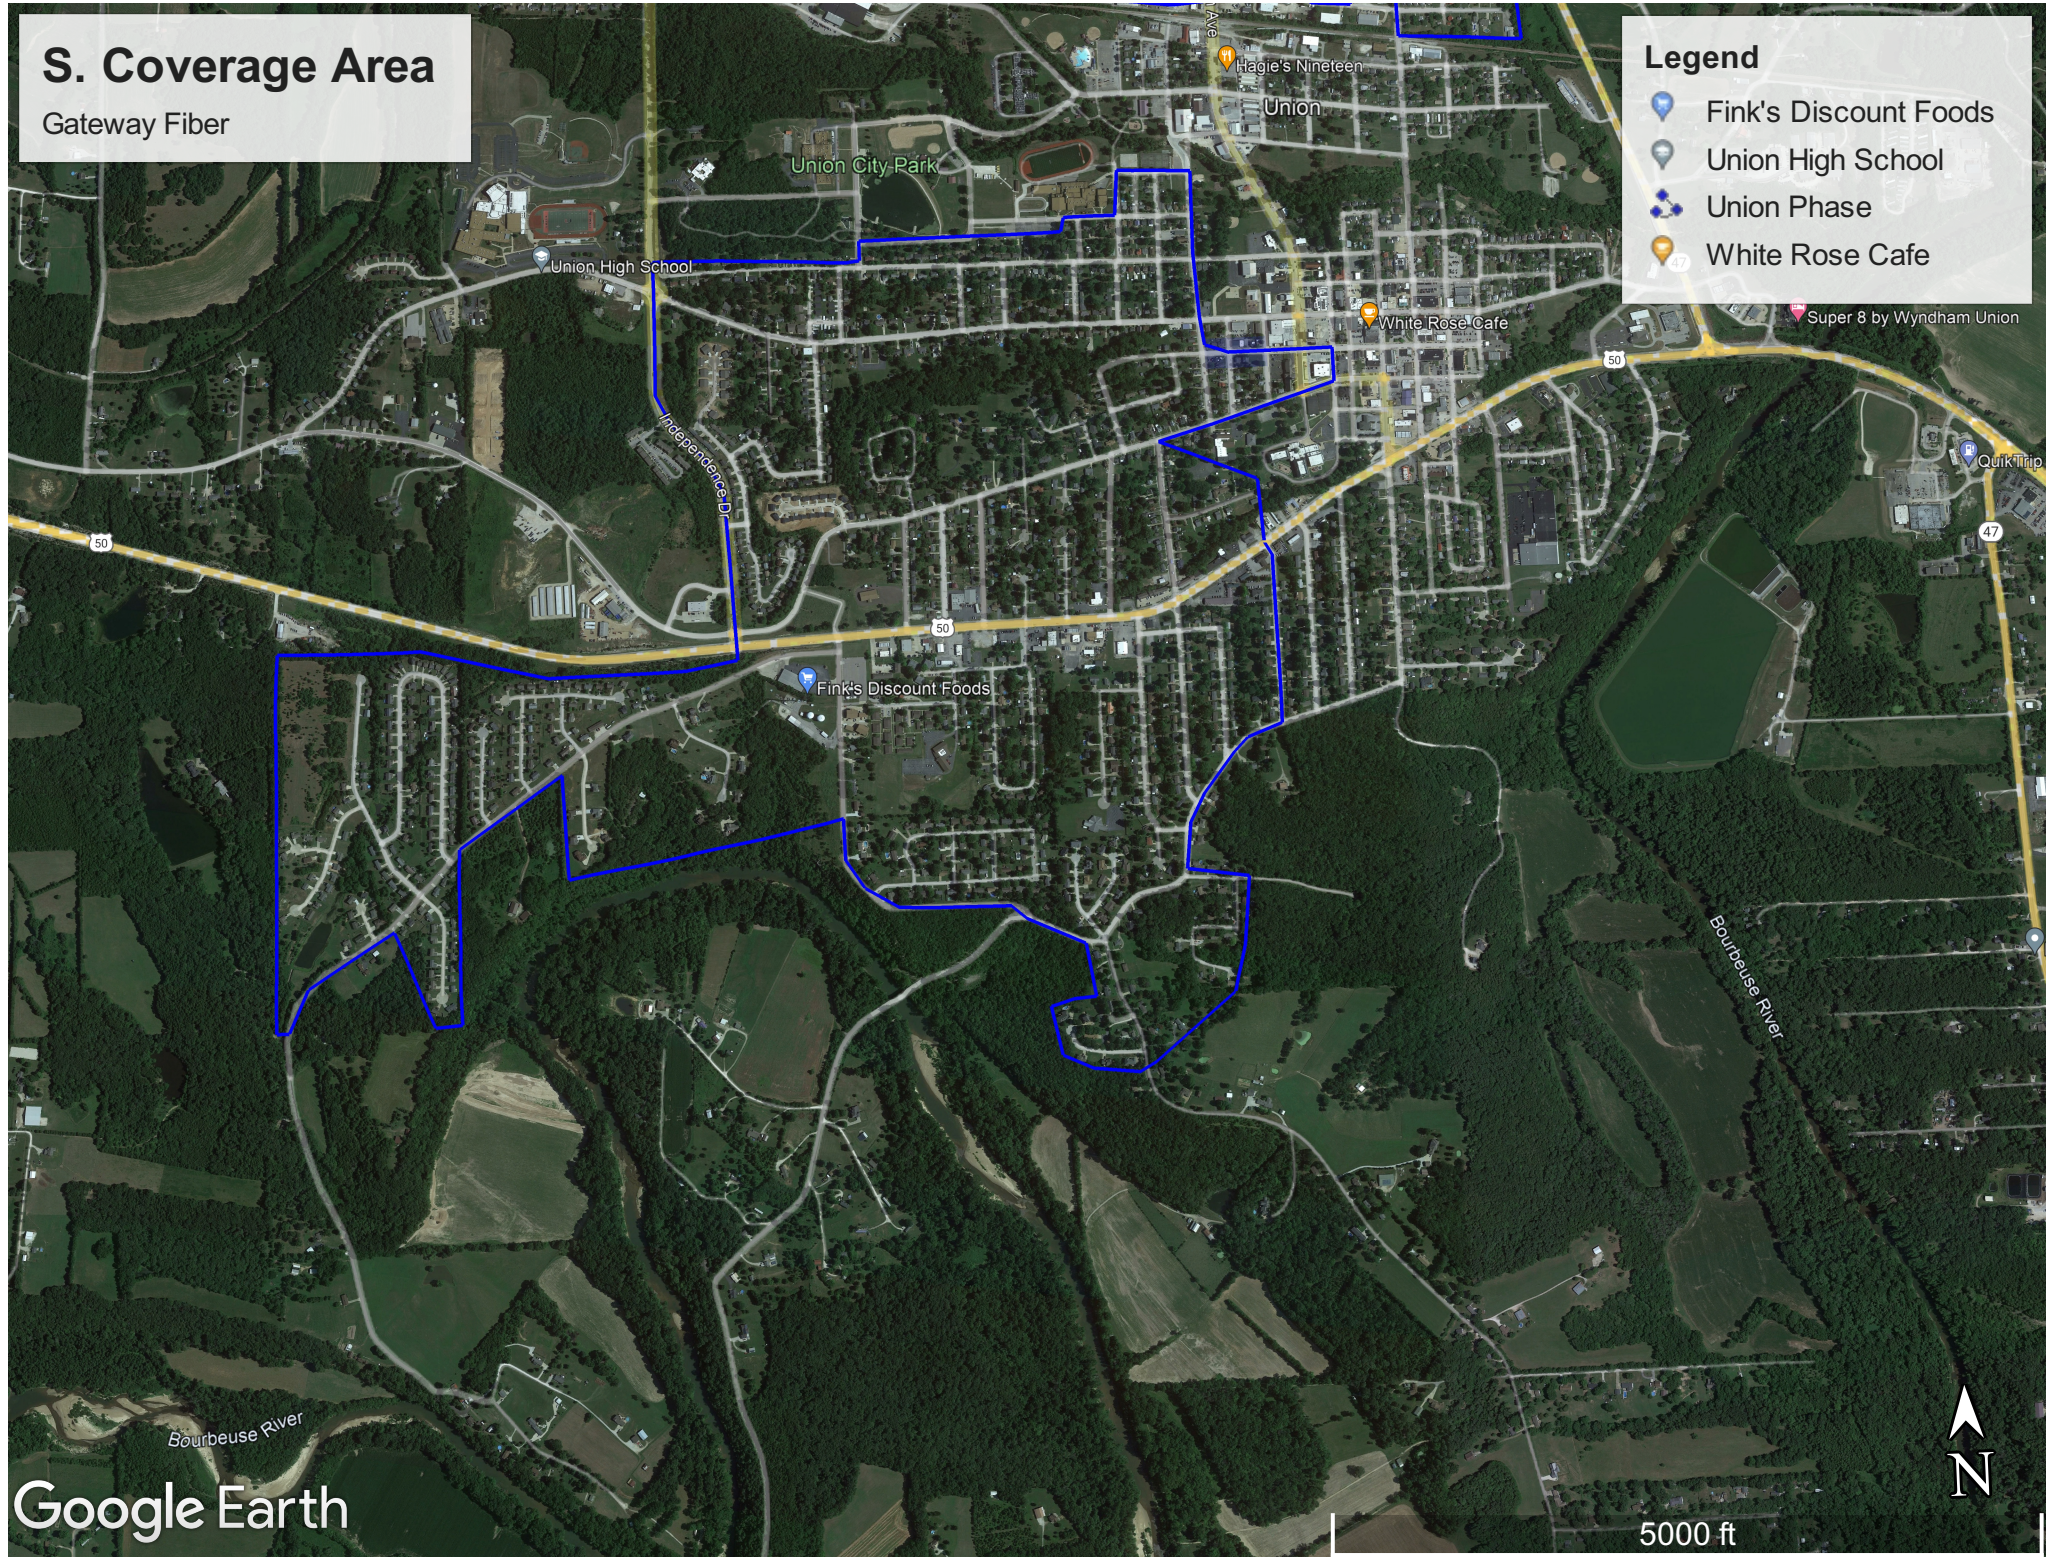

S. Coverage Area

Gateway Fiber

Legend

-  Fink's Discount Foods
-  Union High School
-  Union Phase
-  White Rose Cafe

N. Coverage Area

Gateway Fiber

Legend

-  Hagie's Nineteen
-  Union Phase
-  White Rose Cafe